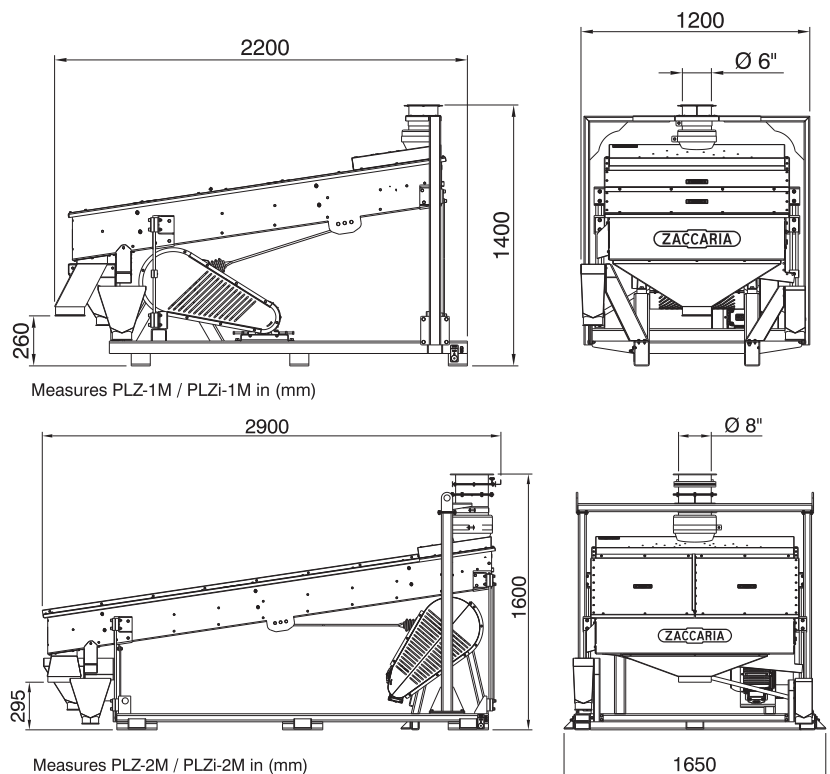

Inlet capacity: milled rice (kg/h):

| | |
|-------|-------|
| 12000 | 18000 |
|-------|-------|

Approximated weight: packaged (kg):

| | |
|-----|-----|
| 435 | 740 |
|-----|-----|

Approximated volume: packaged (m³):

| | |
|-----|------|
| 6,2 | 11,0 |
|-----|------|

Model PLZ-2M (Painted steel)

FEATURES

- System for quick change of sieves (with easy fit-in system)
- Drawer type system for easy removing of the frames, from behind
- Support spring made by glass fiber
- Closed cleaning section, not allowing the contact to the sieves